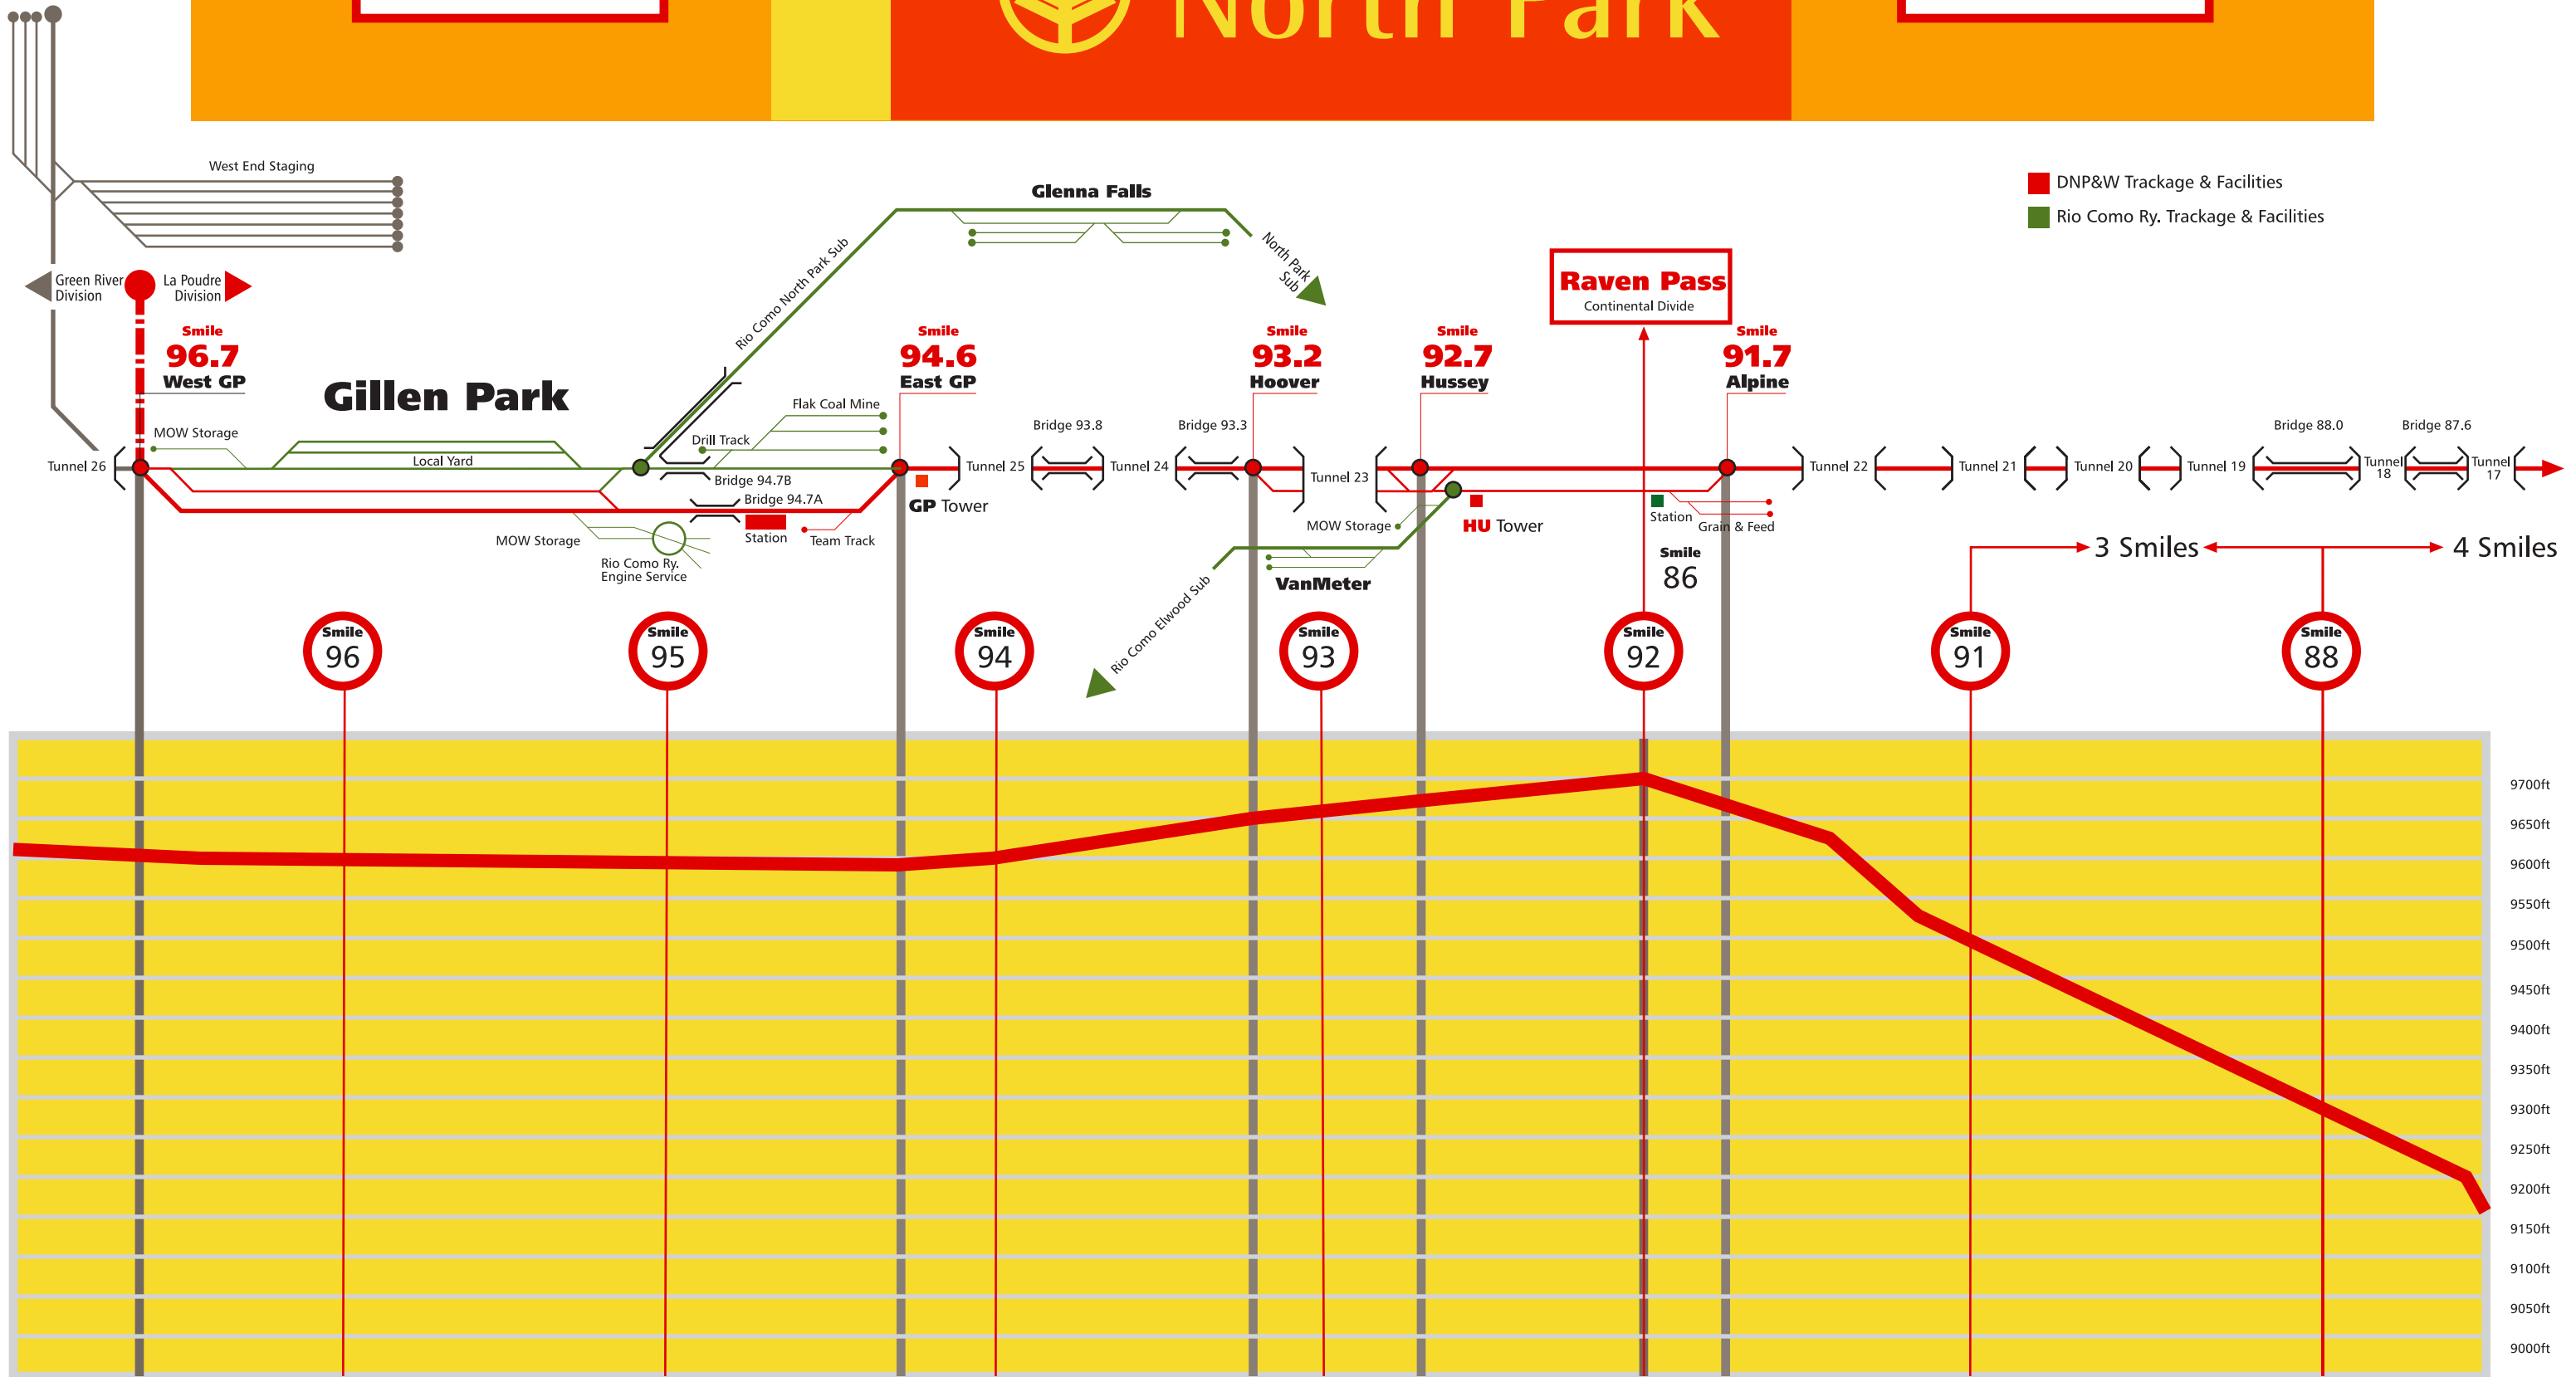

Time Table Direction  
**West**

Time Table Direction  
**East**

# North Park

Time Table Direction **West** ←

**North Park**

Time Table Direction **East** →